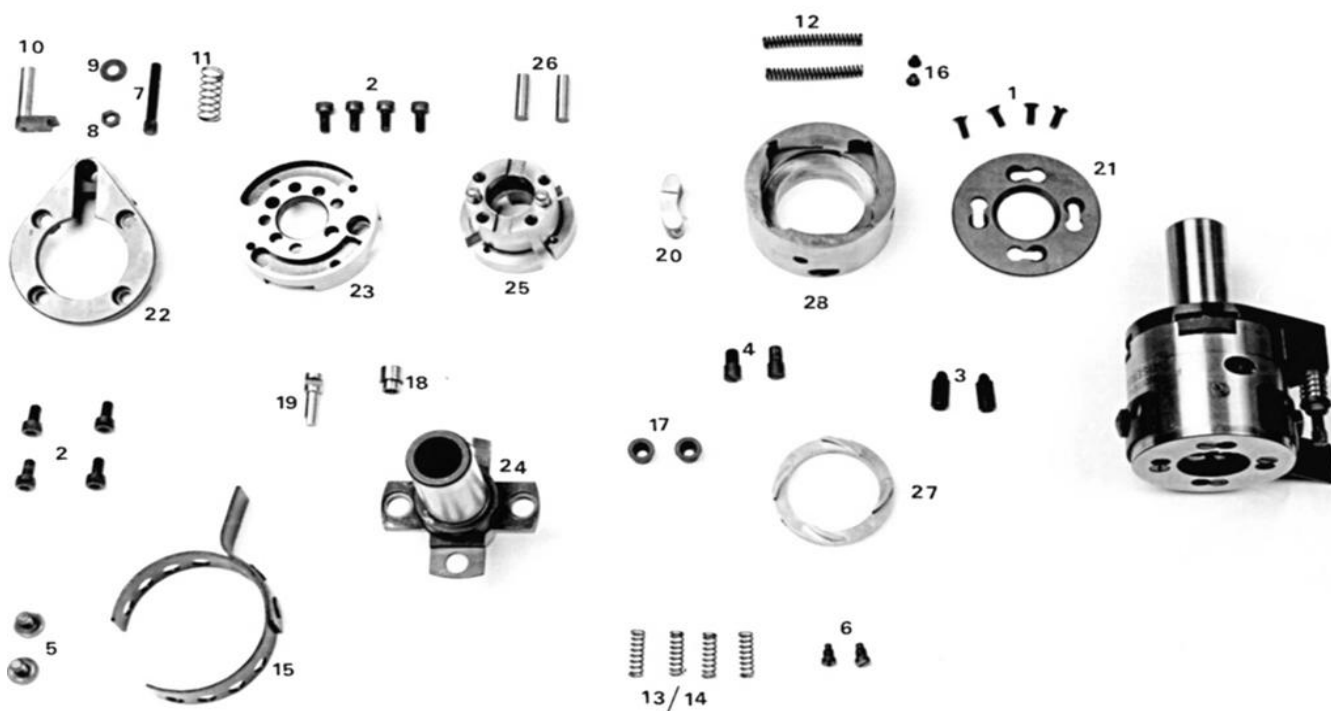

PARTS FOR COVENTRY DX DIEHEADS

PART	DESIGNATION	6mm	8mm	10mm	12mm	20mm
1	FRONT PLATE SCREW	£2.12	£2.12	£2.12	£2.12	£2.12
2	BACK/RET PLATE SCREW	£2.12	£2.12	£2.12	£2.12	£2.12
3	ADJUSTING SCREW	£4.18	£4.18	£4.18	£4.18	£4.18
4	OPENING SPRING SCREW	£5.42	£5.86	£6.27	£6.98	£7.34
5	AUTO DIE CLOSER SCREW	£3.34	£3.34	£4.18	£4.18	£4.18
6	SCROLL SCREW	£2.12	£2.12	£2.12	£2.12	£2.12
7	PLUNGER SCREW	£7.34	£7.34	£7.34	£8.17	£8.83
8	PLUNGER NUT	£2.12	£2.12	£2.12	£2.12	£2.12
9	PLUNGER WASHER	£1.40	£1.40	£1.40	£1.40	£1.40
10	PLUNGER	£38.23	£40.53	£42.98	£47.84	£51.25
11	PLUNGER SPRING	£2.12	£2.12	£2.12	£2.12	£2.12
12	OPENING SPRING	£5.42	£5.86	£6.27	£6.98	£7.34
13/14	DRAWOUT/CUSHION SPRING	£2.12	£2.12	£2.12	£2.12	£2.12
15	AUTO DIE CLOSER	£18.66	£20.07	£20.53	£23.37	£24.94
16	OPENING SPRING PAD	£3.38	£3.52	£3.77	£4.18	£4.33
17	DRAWOUT SPRING BUSH	£7.78	£8.17	£8.76	£9.58	£10.42
18	DETENT PIN BUSH	£17.44	£18.54	£19.95	£21.93	£24.59
19	DETENT PIN	£22.88	£24.55	£25.87	£28.68	£30.73
20	TOOTH	£58.73	£65.60	£67.10	£73.50	£79.40
21	FRONT PLATE	£53.27	£49.12	£52.22	£57.39	£61.97
22	RETAINING PLATE	£105.58	£113.47	£121.39	£129.26	£136.13
23	BACKPLATE	£93.74	£105.43	£105.43	£117.28	£126.64
24	SHANK	£190.87	£205.15	£217.27	£238.52	£257.63
25	BODY	£277.60	£308.23	£325.59	£346.24	£373.96
26	BODY LOCATING PIN	£20.79	£22.01	£23.66	£26.03	£27.87
27	INTERNAL SCROLL	£63.36	£68.00	£72.09	£79.11	£85.39
28	EXTERNAL SCROLL	£284.64	£306.00	£323.75	£355.74	£384.30