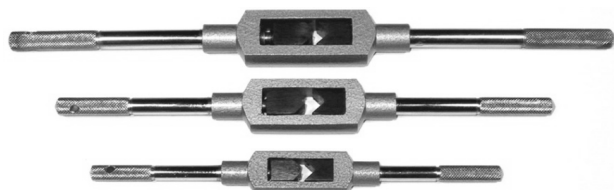

TAP WRENCHES & DIESTOCKS

Note:- Prices shown are before any discounts.

TAP WRENCHES

ADJUSTABLE TYPE

CAPACITY (mm)	STOCK CODE	PRICE EACH
1-8	TWA1	£14.30
1-10	TWA2	£14.59
4-12	TWA3	£24.02
5-20	TWA4	£36.61
9-27	TWA5	£52.92
16-32(M)	TWA6	£90.38
20-38(M)	TWA7	£218.80
25-50(M)	TWA8	£265.41

'T' HANDLE FIXED

CAPACITY (mm)	STOCK CODE	PRICE EACH
4-6	TWT1	£22.48
6-12	TWT2	£26.09

'T' HANDLE RATCHET

	CAPACITY (mm)	STOCK CODE	PRICE EACH
Standard Reach	4-6	TWR1	£37.09
Long Reach 24cm overall	4-6	TWR1L	£45.63
Standard Reach	6-12	TWR2	£45.52
Long Reach 29cm overall	6-12	TWR2L	£50.18

DIESTOCKS

CAPACITY Inches	STOCK CODE	PRICE EACH
13/16	DS1	£11.50
1"	DS2	£14.53
1.5/16	DS3	£22.60
1.1/2	DS4	£29.07
2"	DS5	£43.53
2.1/2	DS6	£79.64
3"	DS7	£122.47
4"	DS8	£174.92