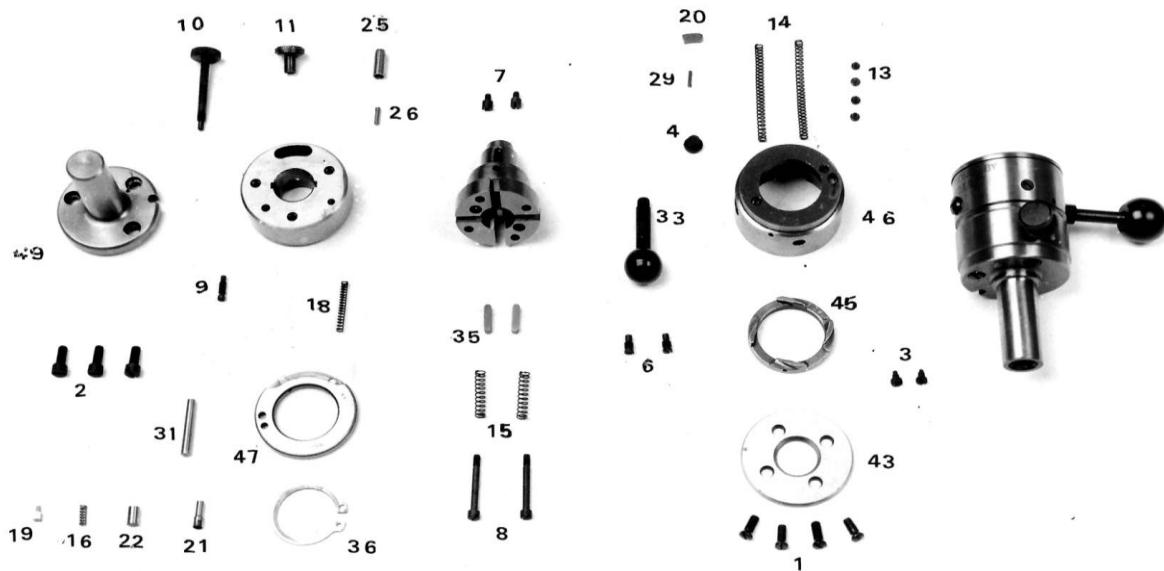

PARTS FOR COVENTRY CH DIEHEADS

Parts for 1/4" and 5/16" Coventry CH Die heads

Parts for 1/2", 3/4", 1", 1.1/4", 1.1/2" Coventry CH Die heads

Coventry CH Parts price lists.

PART	DESIGNATION	DIE HEAD SIZE						
		1/4"	5/16"	1/2"	3/4"	1"	1.1/4"	1.1/2"
1	FRONT PLATE SCREW	£1.86	£1.86	£2.71	£2.90	£3.67	£3.67	£3.67
2	SHANK SCREW	£2.90	£2.90	£2.90	£2.90	£3.67	£3.67	£2.92
3	SCROLL SCREW	£2.90	£3.19	£3.19	£3.67	£3.93	£3.93	£3.93
4	PLUG SCREW	£2.93	£2.59	£3.29	£4.13	£4.85	£4.85	£4.85
5	AUTO DIECLOSER SCREW	N/A	£2.91	£3.29	£4.13	N/A	N/A	N/A
6	OPENING SPRING SCREW	£3.73	£2.91	N/A	£2.91	£7.53	£10.91	£10.95
7	CH DH OPENING SPRING SCREW	£1.86	£1.86	£4.75	£4.75	£7.53	£10.91	£10.91
8	CLOSING SPRING SCREW	N/A	£2.29	£4.75	£5.53	£6.11	£6.11	£6.63
9	ADJUSTING SPRING SCREW	N/A	£2.78	£2.78	£2.78	£2.78	£2.78	£2.78
10	ADJUSTING SCREW	£3.42	£10.11	£11.47	£12.90	£15.99	£18.50	£19.66
11	ADJUSTING SCREW LOCKNUT	N/A	£10.48	£14.09	£19.87	£19.87	£23.13	£23.13
12	DETENT PIN NUT	N/A	N/A	£1.67	£1.67	£1.67	£2.14	£2.14
13	OPENING SPRING PAD	£1.86	£1.86	£2.70	£4.32	£3.10	£9.85	£3.26
14	OPENING SPRING	£2.07	£2.07	£3.31	£3.31	£3.31	£3.73	£3.74
15	CLOSING SPRING	£1.86	£1.86	£2.91	£2.91	£2.91	£2.91	£2.91
16	DETENT PIN SPRING	£1.86	£1.86	£1.86	£1.86	£1.86	£2.13	£2.13
17	SHANK SPRING	£2.69	£2.69	N/A	N/A	N/A	N/A	N/A
18	ADJUSTING SPRING	N/A	£1.77	£2.91	£2.91	£2.91	£2.91	£4.77
19	ADJUSTING SPRING PEG	N/A	£2.73	£2.73	£4.64	£4.64	£4.64	£4.66
20	TOOTH	£6.99	£7.72	£12.31	£13.21	£14.99	£20.56	£18.59
21	DETENT PIN	£8.81	£8.81	£32.98	£32.98	£32.98	£32.98	£32.98
22	DETENT PIN CAP	£5.34	£5.34	N/A	N/A	N/A	N/A	N/A
23	DETENT PIN HANDLE	N/A	N/A	£19.09	£19.09	£20.05	£26.62	£26.62
24	DETENT PIN BUSH	N/A	N/A	£19.09	£19.09	£21.45	£23.13	£23.13
25	ADJUSTING SCREW BUSH	N/A	£9.10	£12.19	£12.19	£15.99	£17.93	£17.93
26	ADJUSTING SCREW PIN	N/A	£1.86	£1.86	£1.86	£1.86	£1.86	£1.86
27	OPENING SPRING PIN	N/A	N/A	£1.86	N/A	N/A	N/A	N/A
28	OPENING SPRING STOP PIN	N/A	N/A	£1.86	£1.86	£1.86	£1.86	£1.86
29	PIN FOR TOOTH	£1.86	£1.86	£1.86	£1.86	£1.86	£1.86	£1.86
30	BODY PIN	N/A	£2.07	£2.07	£2.07	£2.07	£2.07	£2.07
31	TAPER PIN	N/A	£2.47	£2.47	£2.47	£2.47	£2.47	£2.47
32	ADJUSTING RING PIN	N/A	£1.86	N/A	N/A	N/A	N/A	N/A
33	CLOSING HANDLE	£7.43	£7.43	£9.46	£9.46	£9.46	£9.46	£9.46
33a	AUTO DIECLOSER PEG	£7.43	£7.43	£9.46	£9.46	N/A	N/A	N/A
34	AUTO DIECLOSER	N/A	£20.03	£23.32	£24.89	N/A	N/A	N/A
35	KEY	£3.10	£3.10	£3.10	£3.10	£3.10	£4.75	£4.77
36	CIRCLIP	£2.69	£2.69	£2.69	£2.69	£2.69	£2.69	£2.70
37	BODY SCREW	£6.11	N/A	N/A	N/A	N/A	N/A	N/A
38	SCREW PLUG	£10.27	N/A	N/A	N/A	N/A	N/A	N/A
39	WASHER	£3.62	N/A	N/A	N/A	N/A	N/A	N/A
40	ADJUSTING RING SCREW	£3.10	N/A	N/A	N/A	N/A	N/A	N/A
41	SLEEVE	£75.27	N/A	N/A	N/A	N/A	N/A	N/A
42	SLEEVE FOR PLUG	£3.73	N/A	N/A	N/A	N/A	N/A	N/A
42	PLUG FOR SHANK	£3.10	N/A	N/A	N/A	N/A	N/A	N/A
43	FRONT PLATE	£26.82	£49.01	£57.26	£61.83	£80.08	£93.38	£93.59