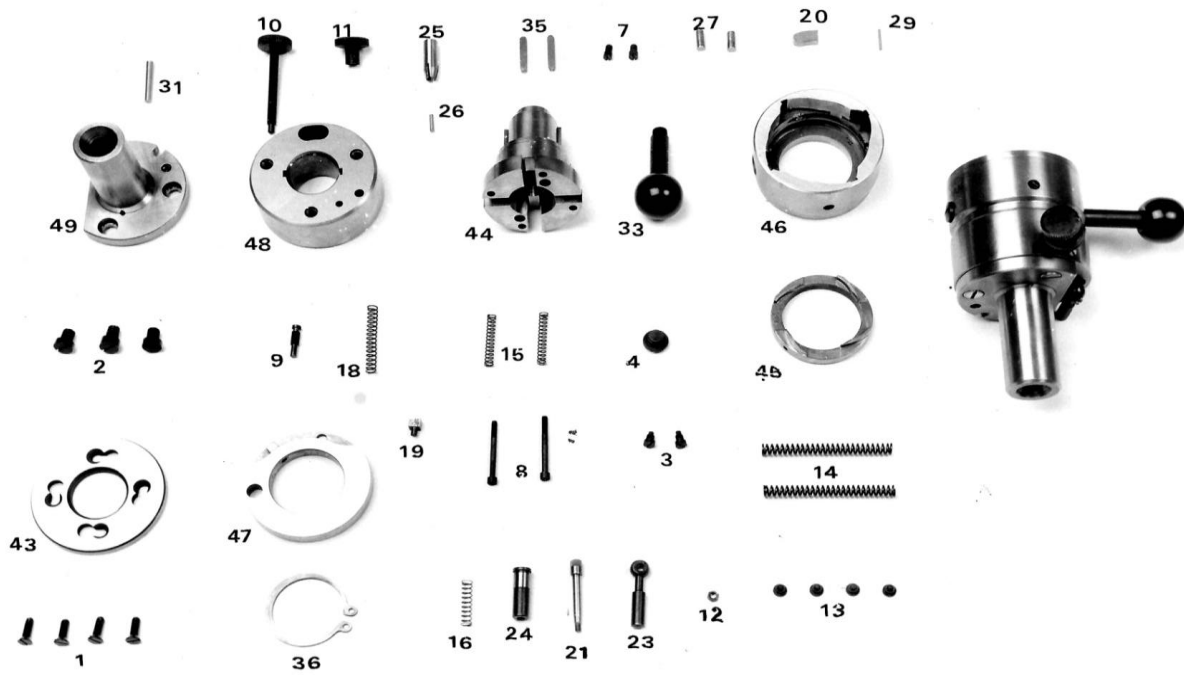

PARTS FOR COVENTRY CH DIEHEADS

Parts for 1/4" and 5/16" Coventry CH Die heads

Parts for 1/2", 3/4", 1", 1.1/4", 1.1/2" Coventry CH Die heads

Coventry CH Parts price lists.

PART	DESIGNATION	DIE HEAD SIZE						
		1/4"	5/16"	1/2"	3/4"	1"	1.1/4"	1.1/2"
1	FRONT PLATE SCREW	£1.86	£1.86	£2.71	£2.90	£3.67	£3.67	£3.67
2	SHANK SCREW	£2.90	£2.90	£2.90	£2.90	£3.67	£3.67	£2.92
3	SCROLL SCREW	£2.90	£3.19	£3.19	£3.67	£3.93	£3.93	£3.93
4	PLUG SCREW	£2.93	£2.59	£3.29	£4.13	£4.85	£4.85	£4.85
5	AUTO DIECLOSER SCREW	N/A	£2.91	£3.29	£4.13	N/A	N/A	N/A
6	OPENING SPRING SCREW	£3.73	£2.91	N/A	£2.91	£7.53	£10.91	£10.95
7	CH DH OPENING SPRING SCREW	£1.86	£1.86	£4.75	£4.75	£7.53	£10.91	£10.91
8	CLOSING SPRING SCREW	N/A	£2.29	£4.75	£5.53	£6.11	£6.11	£6.63
9	ADJUSTING SPRING SCREW	N/A	£2.78	£2.78	£2.78	£2.78	£2.78	£2.78
10	ADJUSTING SCREW	£3.42	£10.11	£11.47	£12.90	£15.99	£18.50	£19.66
11	ADJUSTING SCREW LOCKNUT	N/A	£10.48	£14.09	£19.87	£19.87	£23.13	£23.13
12	DETENT PIN NUT	N/A	N/A	£1.67	£1.67	£1.67	£2.14	£2.14
13	OPENING SPRING PAD	£1.86	£1.86	£2.70	£4.32	£3.10	£9.85	£3.26
14	OPENING SPRING	£2.07	£2.07	£3.31	£3.31	£3.31	£3.73	£3.74
15	CLOSING SPRING	£1.86	£1.86	£2.91	£2.91	£2.91	£2.91	£2.91
16	DETENT PIN SPRING	£1.86	£1.86	£1.86	£1.86	£1.86	£2.13	£2.13
17	SHANK SPRING	£2.69	£2.69	N/A	N/A	N/A	N/A	N/A
18	ADJUSTING SPRING	N/A	£1.77	£2.91	£2.91	£2.91	£2.91	£4.77
19	ADJUSTING SPRING PEG	N/A	£2.73	£2.73	£4.64	£4.64	£4.64	£4.66
20	TOOTH	£6.99	£7.72	£12.31	£13.21	£14.99	£20.56	£18.59
21	DETENT PIN	£8.81	£8.81	£32.98	£32.98	£32.98	£32.98	£32.98
22	DETENT PIN CAP	£5.34	£5.34	N/A	N/A	N/A	N/A	N/A
23	DETENT PIN HANDLE	N/A	N/A	£19.09	£19.09	£20.05	£26.62	£26.62
24	DETENT PIN BUSH	N/A	N/A	£19.09	£19.09	£21.45	£23.13	£23.13
25	ADJUSTING SCREW BUSH	N/A	£9.10	£12.19	£12.19	£15.99	£17.93	£17.93
26	ADJUSTING SCREW PIN	N/A	£1.86	£1.86	£1.86	£1.86	£1.86	£1.86
27	OPENING SPRING PIN	N/A	N/A	£1.86	N/A	N/A	N/A	N/A
28	OPENING SPRING STOP PIN	N/A	N/A	£1.86	£1.86	£1.86	£1.86	£1.86
29	PIN FOR TOOTH	£1.86	£1.86	£1.86	£1.86	£1.86	£1.86	£1.86
30	BODY PIN	N/A	£2.07	£2.07	£2.07	£2.07	£2.07	£2.07
31	TAPER PIN	N/A	£2.47	£2.47	£2.47	£2.47	£2.47	£2.47
32	ADJUSTING RING PIN	N/A	£1.86	N/A	N/A	N/A	N/A	N/A
33	CLOSING HANDLE	£7.43	£7.43	£9.46	£9.46	£9.46	£9.46	£9.46
33a	AUTO DIECLOSER PEG	£7.43	£7.43	£9.46	£9.46	N/A	N/A	N/A
34	AUTO DIECLOSER	N/A	£20.03	£23.32	£24.89	N/A	N/A	N/A
35	KEY	£3.10	£3.10	£3.10	£3.10	£3.10	£4.75	£4.77
36	CIRCLIP	£2.69	£2.69	£2.69	£2.69	£2.69	£2.69	£2.70
37	BODY SCREW	£6.11	N/A	N/A	N/A	N/A	N/A	N/A
38	SCREW PLUG	£10.27	N/A	N/A	N/A	N/A	N/A	N/A
39	WASHER	£3.62	N/A	N/A	N/A	N/A	N/A	N/A
40	ADJUSTING RING SCREW	£3.10	N/A	N/A	N/A	N/A	N/A	N/A
41	SLEEVE	£75.27	N/A	N/A	N/A	N/A	N/A	N/A
42	SLEEVE FOR PLUG	£3.73	N/A	N/A	N/A	N/A	N/A	N/A
42	PLUG FOR SHANK	£3.10	N/A	N/A	N/A	N/A	N/A	N/A
43	FRONT PLATE	£26.82	£49.01	£57.26	£61.83	£80.08	£93.38	£93.59