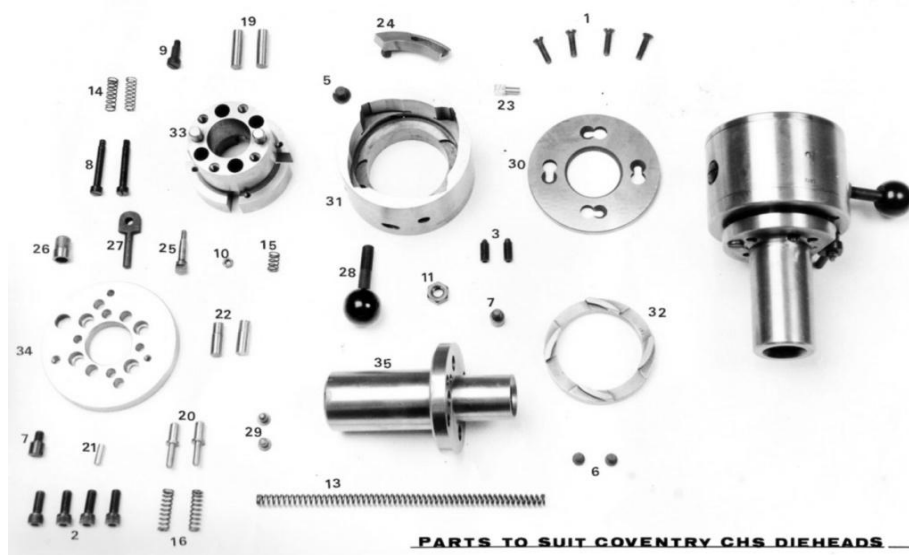

* Items for use on diehead when fitted to Autos. Not shown below.

PARTS FOR CH, XT2, DS, DRX, FT ALSO AVAILABLE. PLEASE CALL US.

Wiseman Threading Tools Ltd, 11 Padgets Lane, Redditch B98 0RA UK

www.threadtools.com

FEB 2016